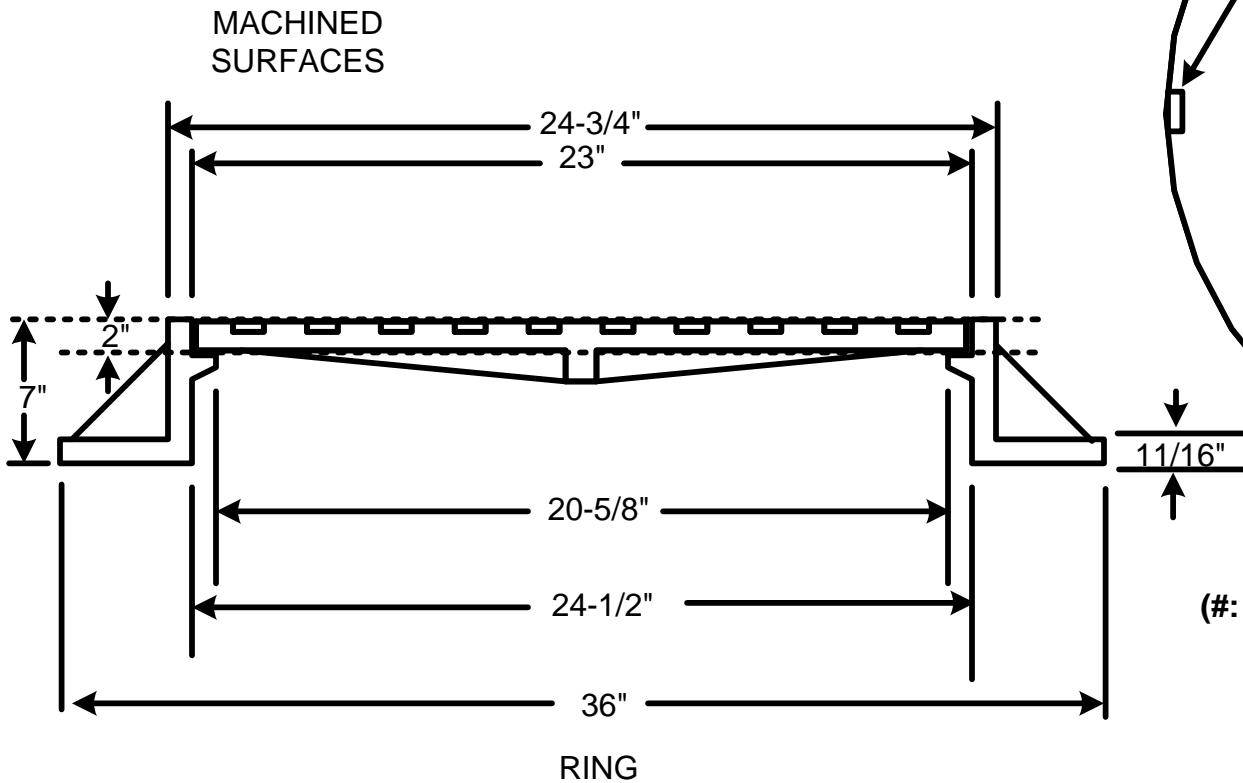

CITY OF AUBURNDALE MANHOLE COVER DETAILS

U.S. FOUNDRY & MFG. CORP.
MANHOLE RING & COVER
(#: USF 420 RING & G COVER OR EQUIVALANT)