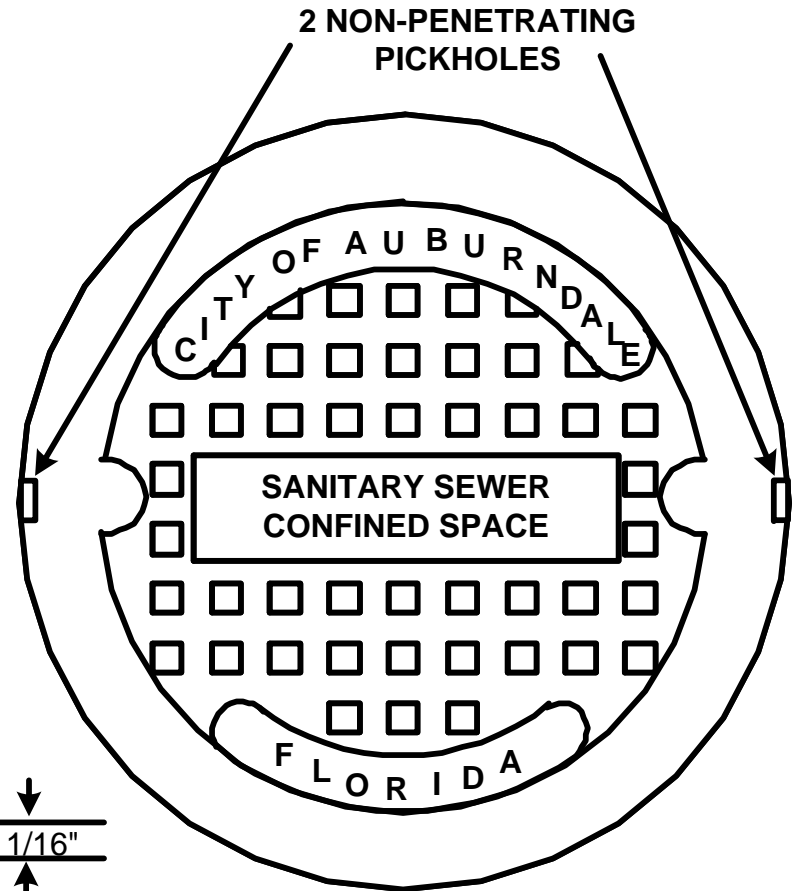

CITY OF AUBURNDALE MANHOLE COVER DETAILS

U.S. FOUNDRY & MFG. CORP.
MANHOLE RING & COVER
(#: USF 420 RING & G COVER OR EQUIVALANT)