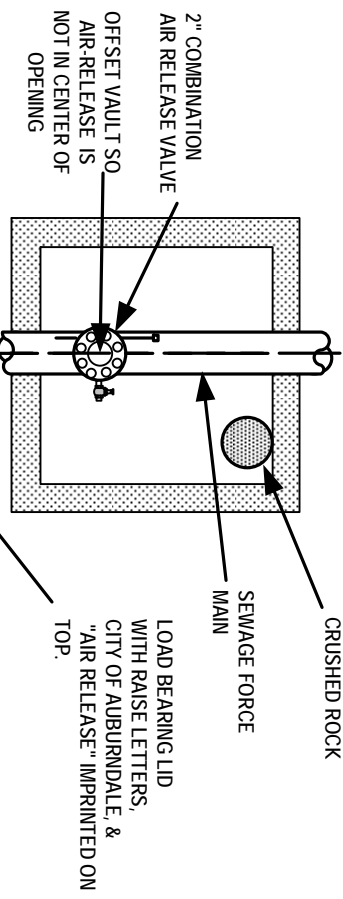

CITY OF AUBURNDALE SEWAGE COMBINATION AIR RELEASE VALVE & BOX NOT TO SCALE

TYPE "A"

TYPE "B"